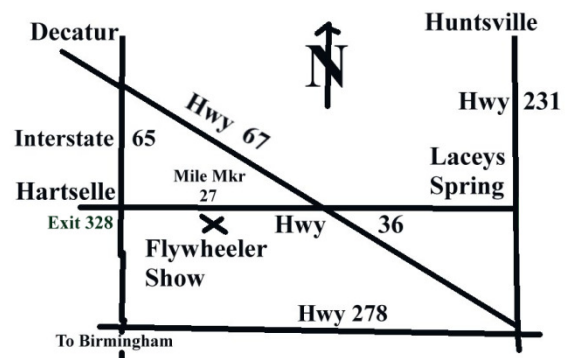

## First Annual Fall Show

At our New Flywheeler Farm

1715 Hwy 36 East  
Hartselle, AL 35640

October 5, 2013

Vendors Welcome  
For Information, Contact

Larry Lemmond  
256-773-2692  
256-566-2737

Milton Ratliff  
256-318-8312

Lee White  
256-656-7089

Take Exit 328 From I65  
at Hartselle  
Go 5 miles east on Hwy 36  
Just past Mile Marker 27

Secure 40 Acres  
With Shade, Easy Access  
Loader Available for Large Items  
Permanent Rest Rooms, Large Barn, Ponds  
RV's welcome (dump station but no hookups)